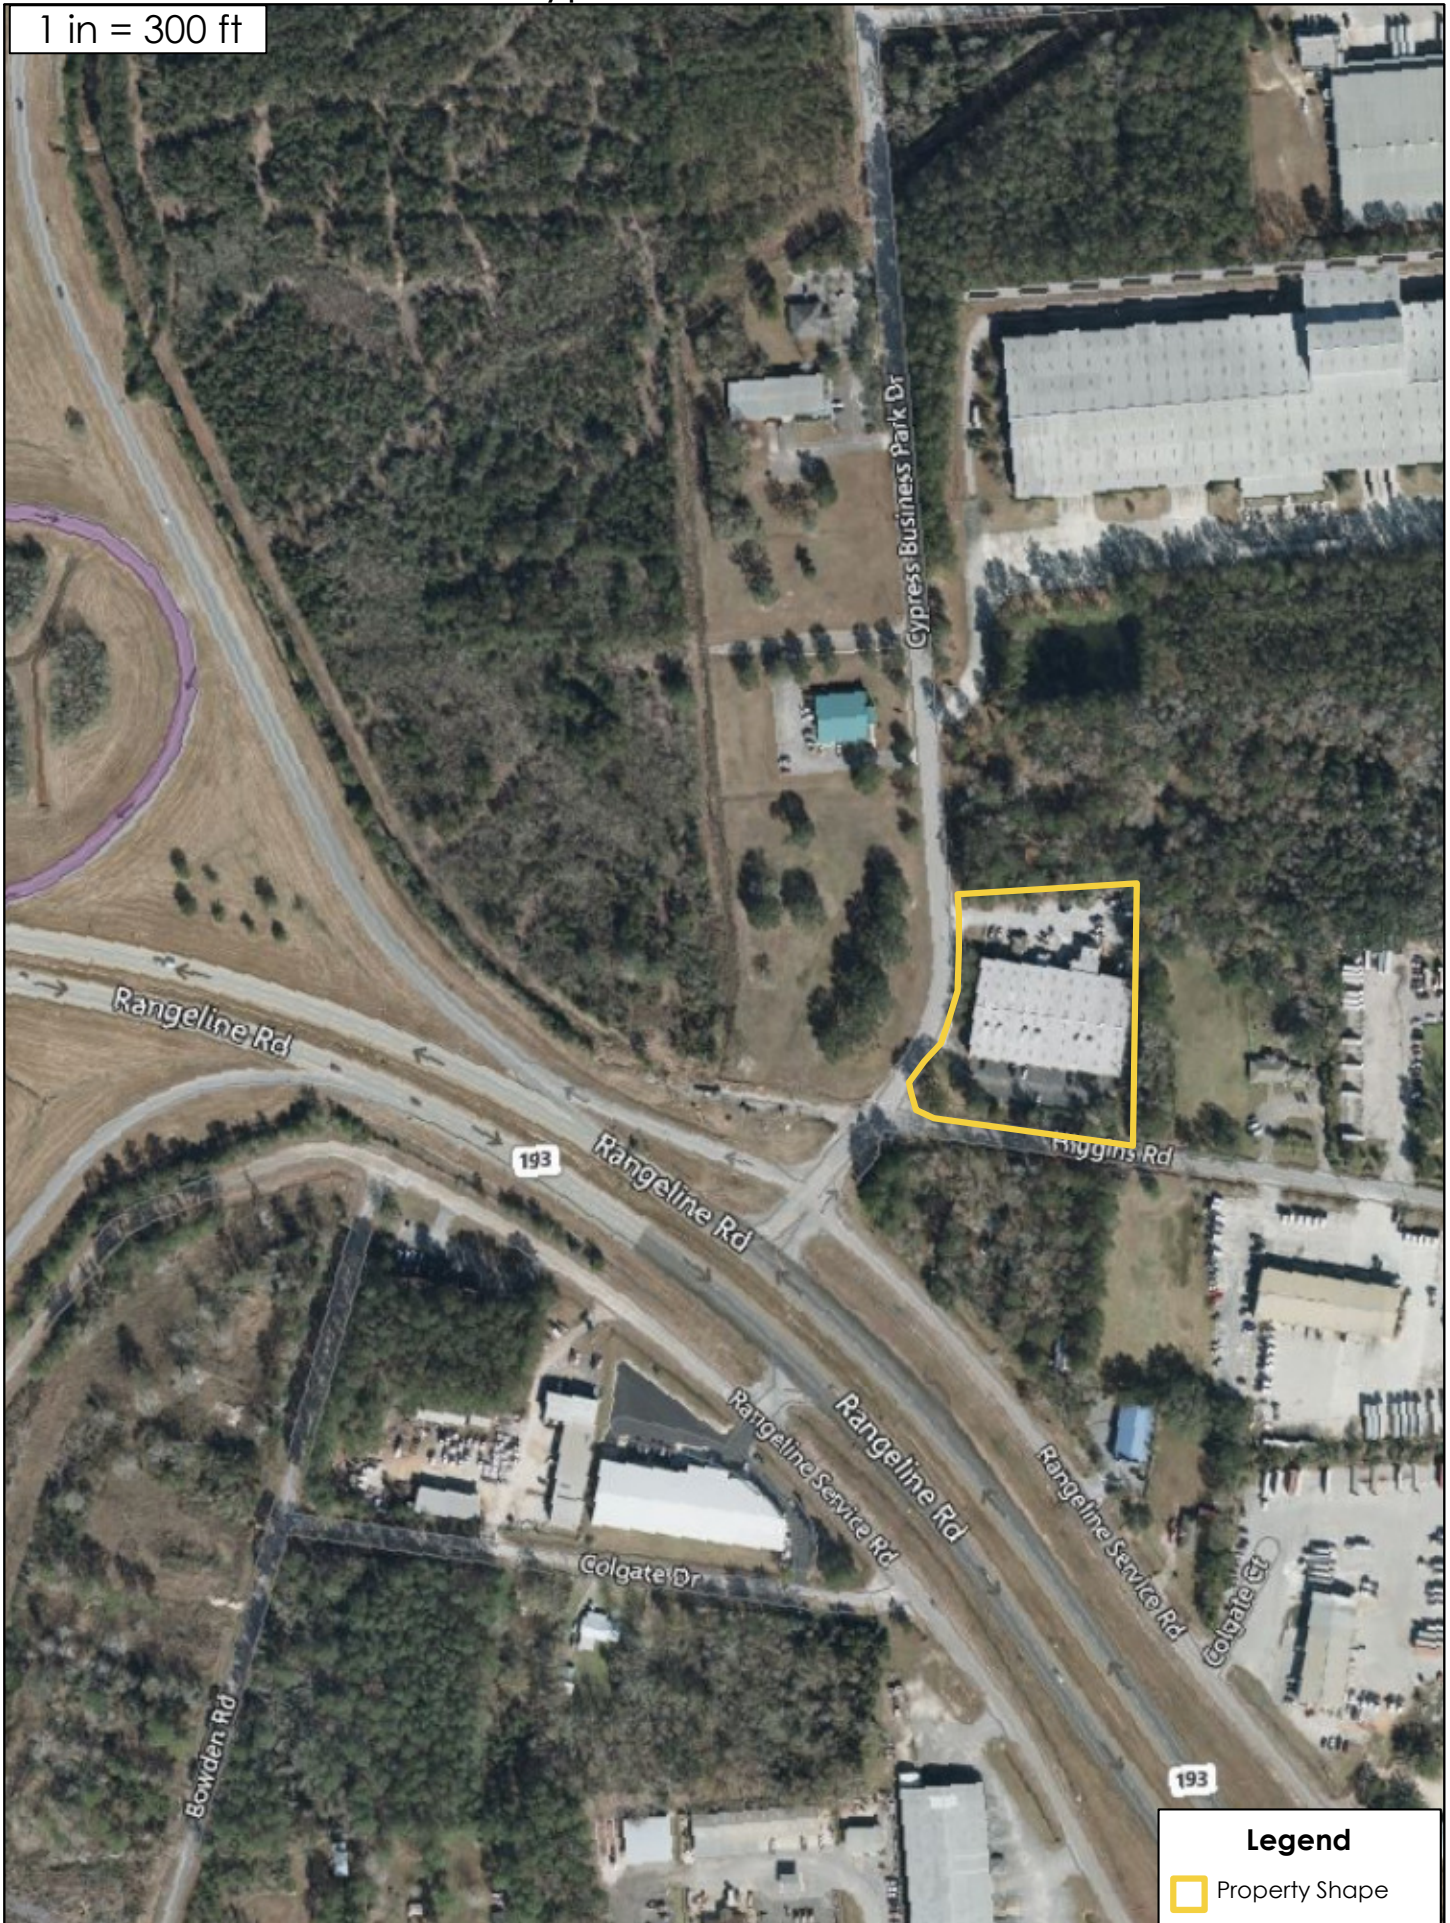

Cypress Business Park

2.75 +/- Acres

1 in = 300 ft

Legend
■ Property Shape